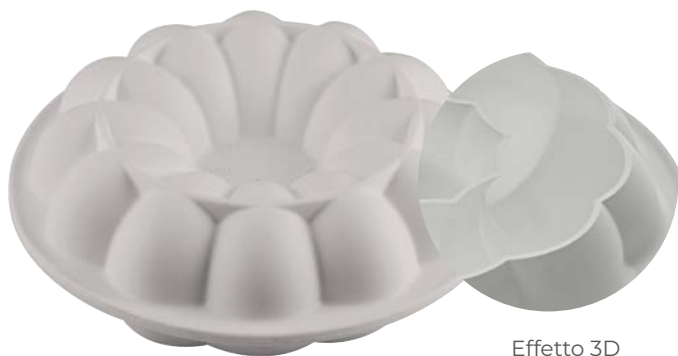

MOMENTS

Item: 72.980.13.0065

Size mould: Ø160 h60mm

Volume: 1000ml

Pcs/Master: 4

EAN: 8051085329182

Effetto 3D
3D effect
3D effet

Prova con: *Try it with: | Essayer avec:*